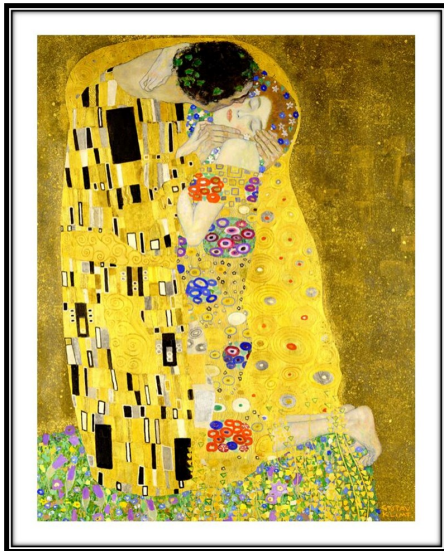

# KLIMT PATTERNS

## KNOWLEDGE ORGANISER

Gustav Klimt was a painter who was born in Austria in 1862. He died in 1918. Gustav Klimt's paintings are quite easy to recognise because of his use of:

- Repeated Patterns
- Repeated Shapes
- Bright Colours

His father was a goldsmith – many of his paintings feature the colour gold – often he used real gold leaf in his paintings.

The use of pattern is an important feature in the paintings of Gustav Klimt

The Kiss (Gustav Klimt 1909)

The Tree of Life (Gustav Klimt 1905)